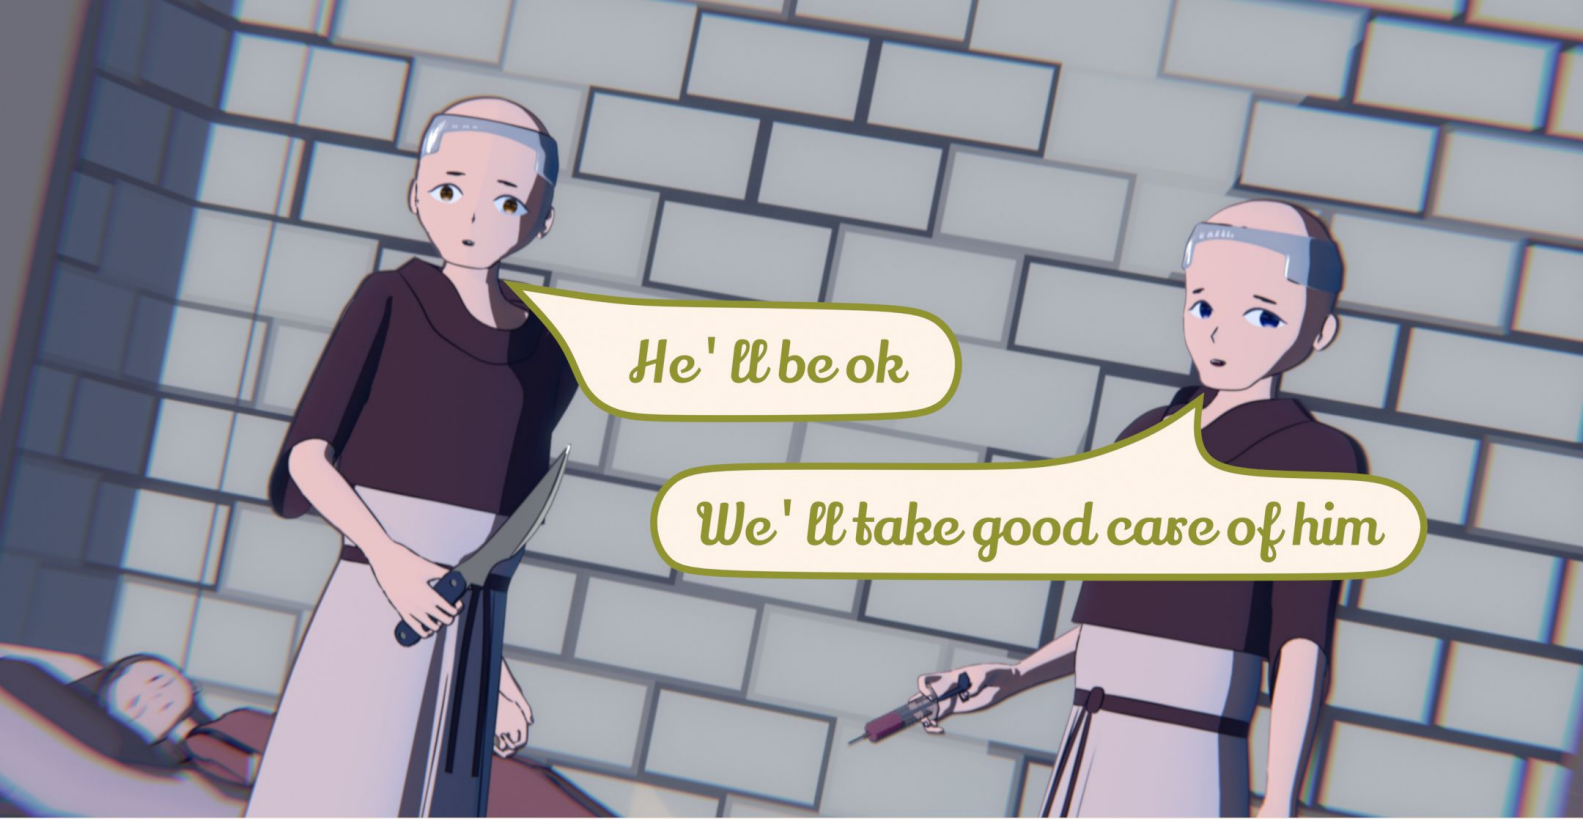

DASH ->

Is he going to be ok?

It looks like it's measles\*

He must quarantine, but he should recover in a few weeks

He' ll be ok

We' ll take good care of him

You need not worry...

???